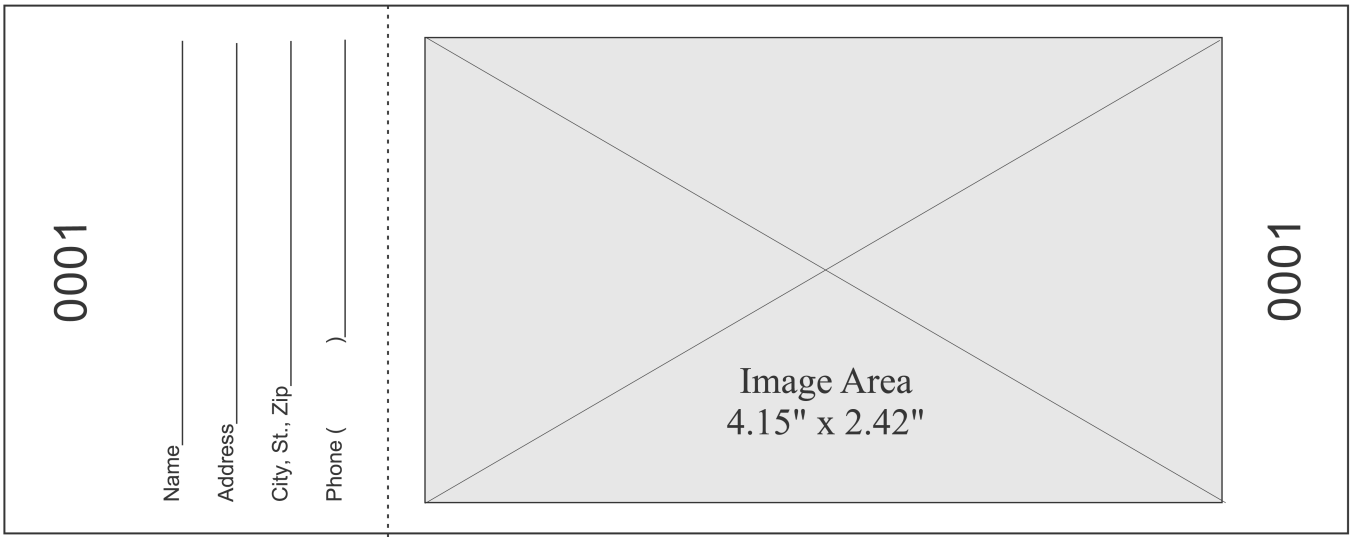

2.75"x7.00" TICKET - STYLE C

7.00"

2.75"

Overall Ticket Size: 7.00" x 2.75" (Available up to 10.00" x 2.75")

Image Area: 4.15" x 2.42"

Set each page 3-up, 2.75" apart, centered on page.

Art must be ALL BLACK unless its a full color job. Please fax copy of file sent.

NOTE: (FRAME OUTLINES, NUMBERS & PERF LINES ARE FOR POSITION ONLY - DO NOT INCLUDE THEM ON YOUR ARTWORK) (STUB MUST BE INCLUDED)